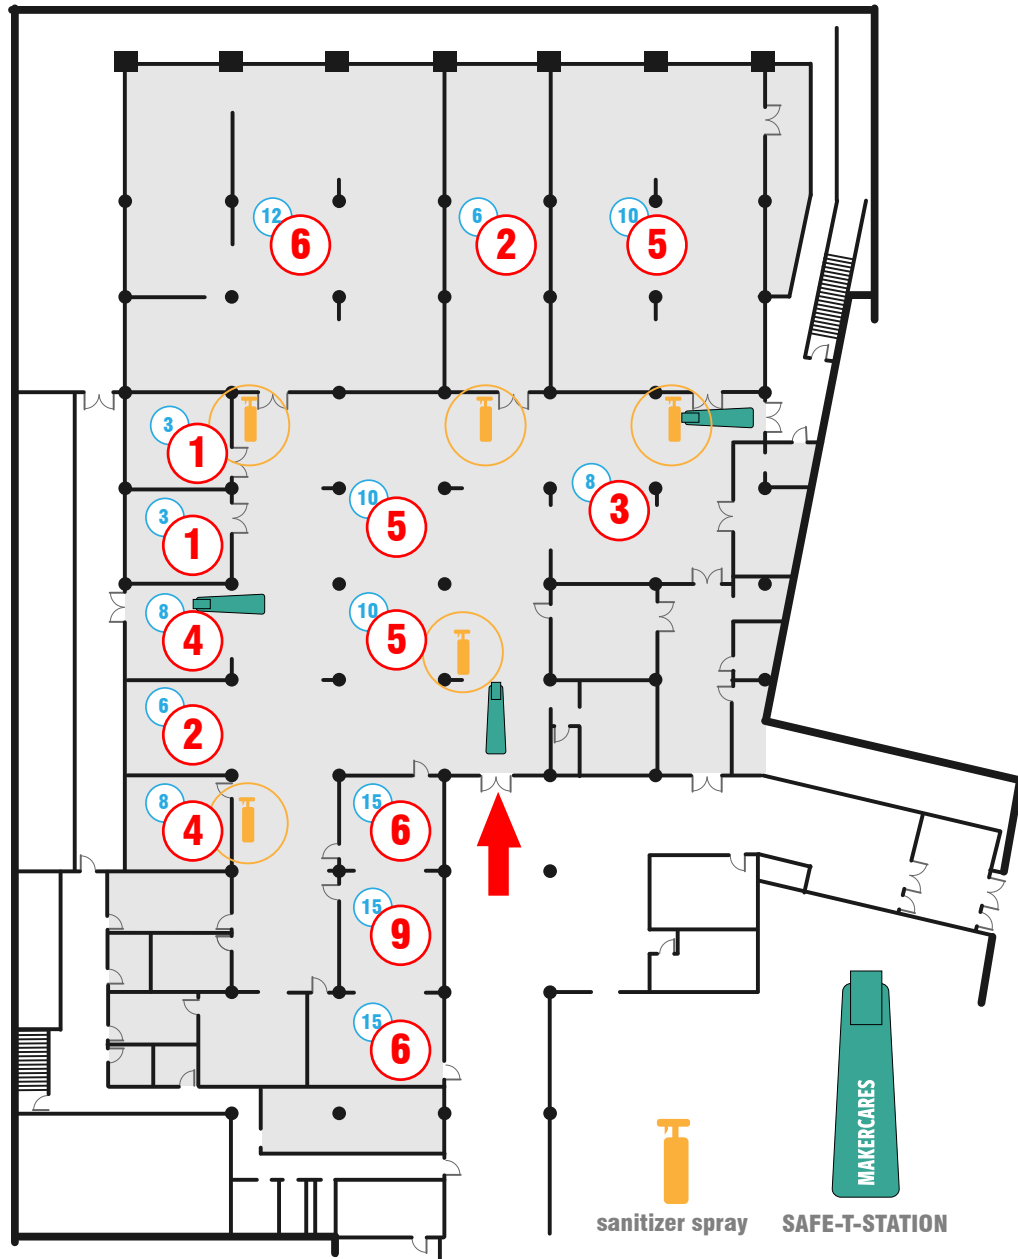

welcome to:

SAFESHOP

MakerspaceCT is working hard to keep our shop clean and safe

- Please report to shop desk upon entry
- There are “SAFE-T-STATIONS” in various locations
(which will have gloves and antibacterial wipes)
- There are bleach based, sanitizer spray bottles outside of each shop
- Normal operating occupancy > (shown)
- Safe distancing occupancy > (shown)
- Safe distancing Facility occupancy > 59